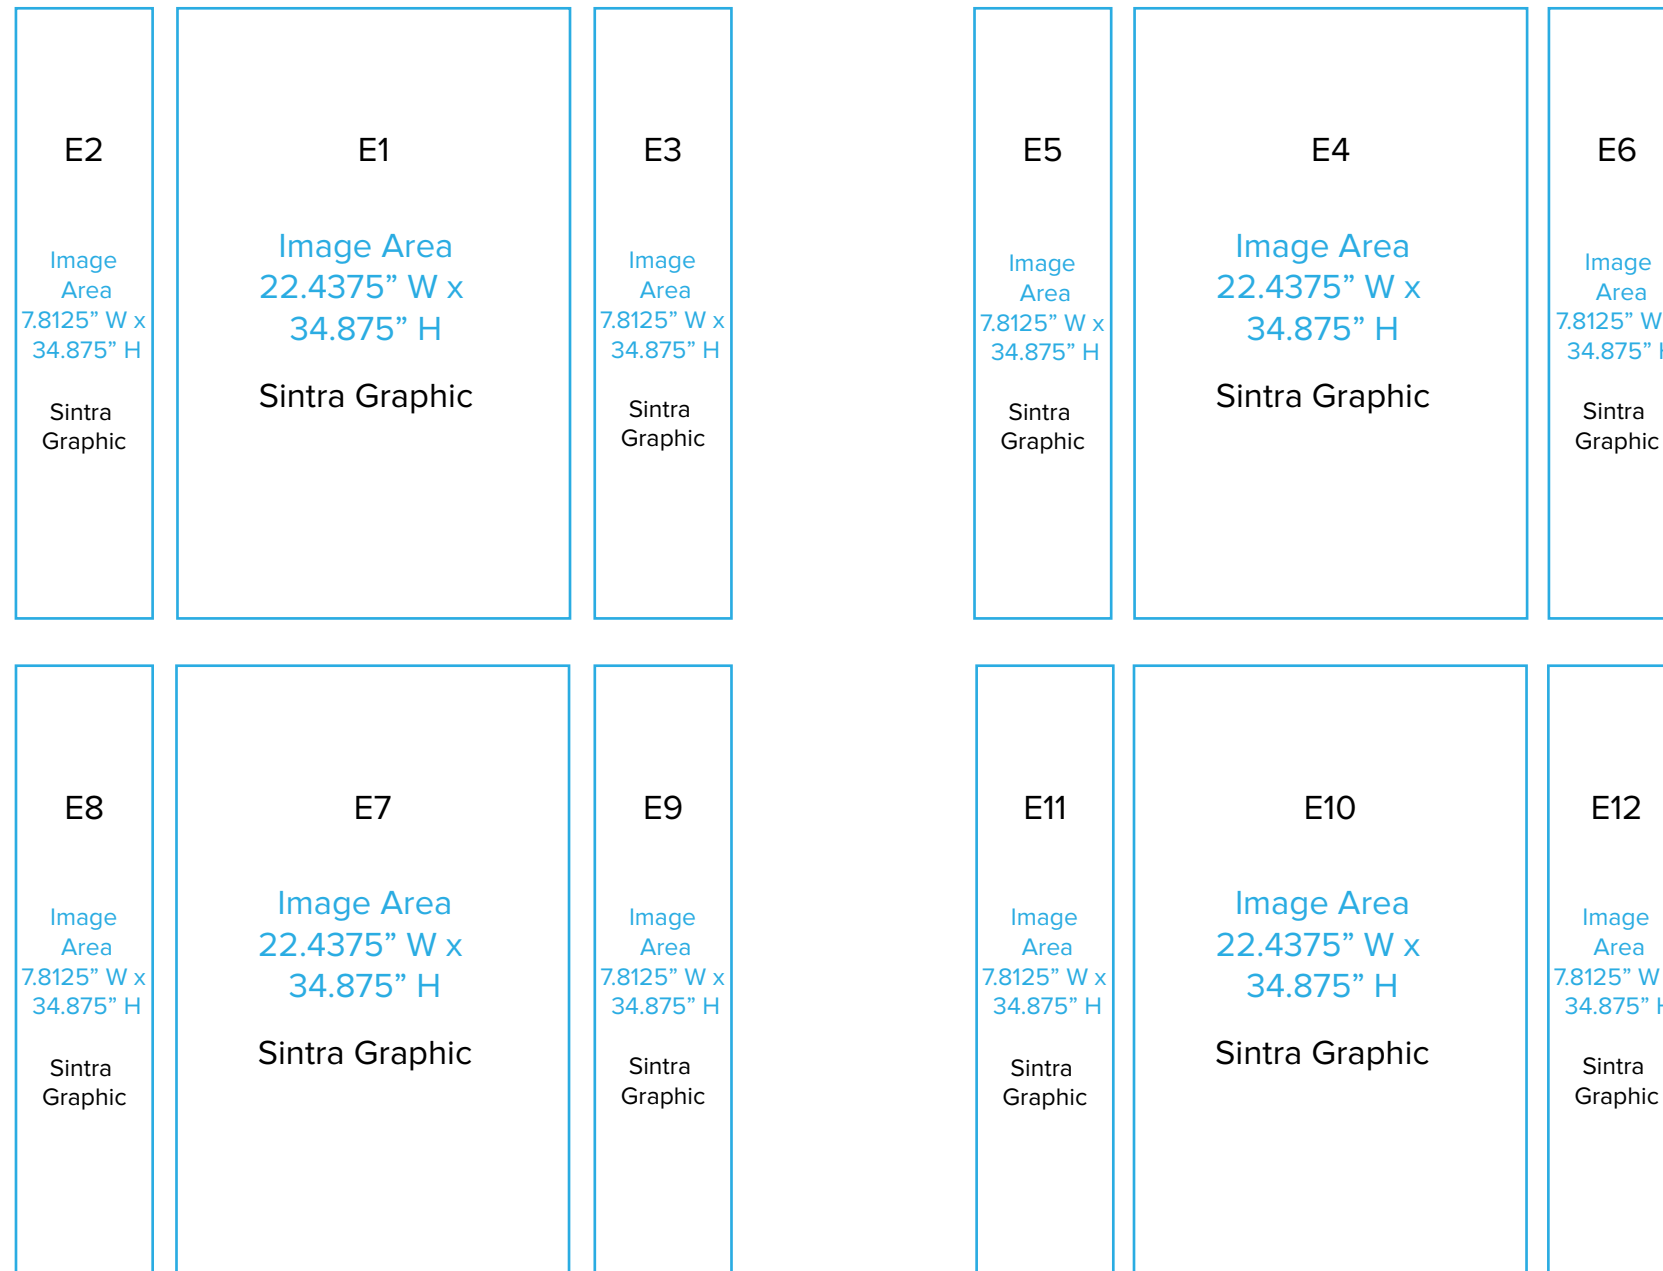

Image Area  
73.8125" W x 25.8125" H

SEG  
Graphic

B4

Safe/Live Area  
71.8125" W x 23.8125" H

Image Area  
73.8125" W x 25.8125" H

SEG  
Graphic

NOTE: All Raster Art (jpg, tiff,psd, png, etc.) must be at least 100 dpi at print size.

Graphics Template  
20 x 20 Island  
Center Tower  
(Sides)

1/4" of graphic perimeter  
is hidden by extrusion

NOTE: All Raster Art (jpg, tiff,psd, png, etc.) must be at least 100 dpi at print size.

Graphics Template  
20 x 20 Island  
Kiosks

NOTE: All Raster Art (jpg, tiff,psd, png, etc.) must be at least 100 dpi at print size.

Graphics Template  
 20 x 20 Island  
 RE-1227 Small Rectangular Counter

1/4" of graphic perimeter is hidden by extrusion

Graphics Template  
20 x 20 Island  
RE-1228 Small Curved Counter

1/4" of graphic perimeter is hidden by extrusion

NOTE: All Raster Art (jpg, tiff,psd, png, etc.) must be at least 100 dpi at print size.