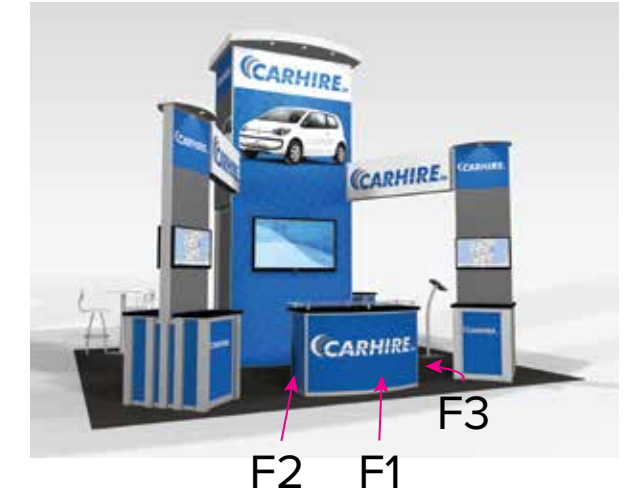

Graphics Template
20 x 20 Island
RE-1250 Reception Counter

1/4" of graphic perimeter is hidden by extrusion

NOTE: All Raster Art (jpg, tiff,psd, png, etc.) must be at least 100 dpi at print size.