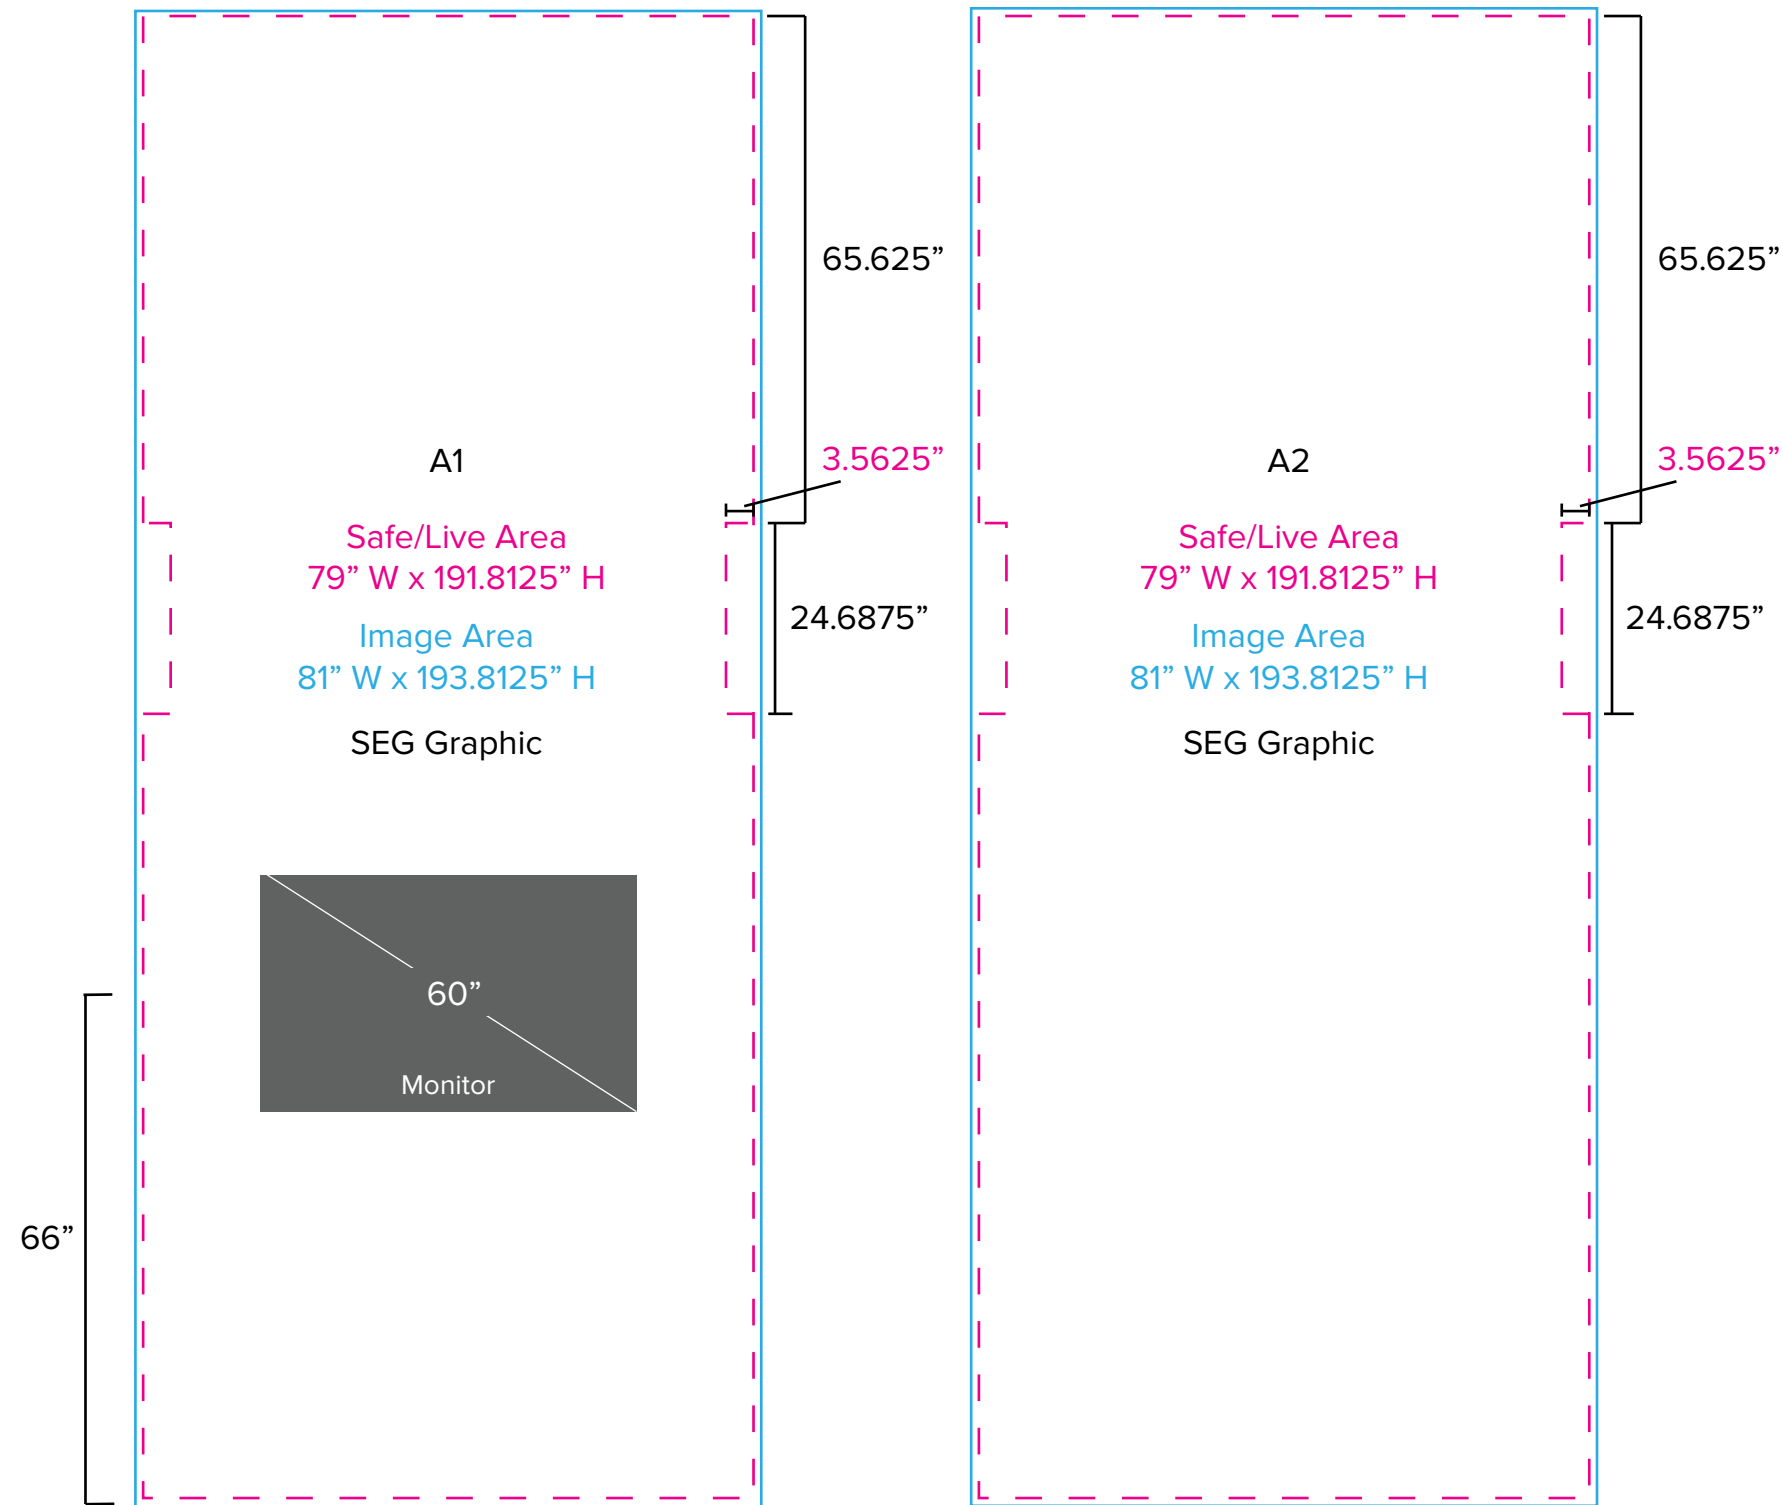

Graphics Template  
20 x 20 Island  
Center Tower  
(Front & Back)

NOTE: All Raster Art (jpg, tiff,psd, png, etc.) must be at least 100 dpi at print size.

Graphics Template  
20 x 20 Island  
Headers

B1

Safe/Live Area  
71.8125" W x 23.8125" H

Image Area  
73.8125" W x 25.8125" H

SEG  
Graphic

B3

Safe/Live Area  
71.8125" W x 23.8125" H

Image Area  
73.8125" W x 25.8125" H

SEG  
Graphic

B2

Safe/Live Area  
71.8125" W x 23.8125" H

Image Area  
73.8125" W x 25.8125" H

SEG  
Graphic

B4

Safe/Live Area  
71.8125" W x 23.8125" H

Image Area  
73.8125" W x 25.8125" H

SEG  
Graphic

NOTE: All Raster Art (jpg, tiff,psd, png, etc.) must be at least 100 dpi at print size.

Graphics Template  
20 x 20 Island  
Center Tower  
(Sides)

1/4" of graphic perimeter  
is hidden by extrusion

NOTE: All Raster Art (jpg, tiff,psd, png, etc.) must be at least 100 dpi at print size.

Graphics Template  
20 x 20 Island  
Kiosks