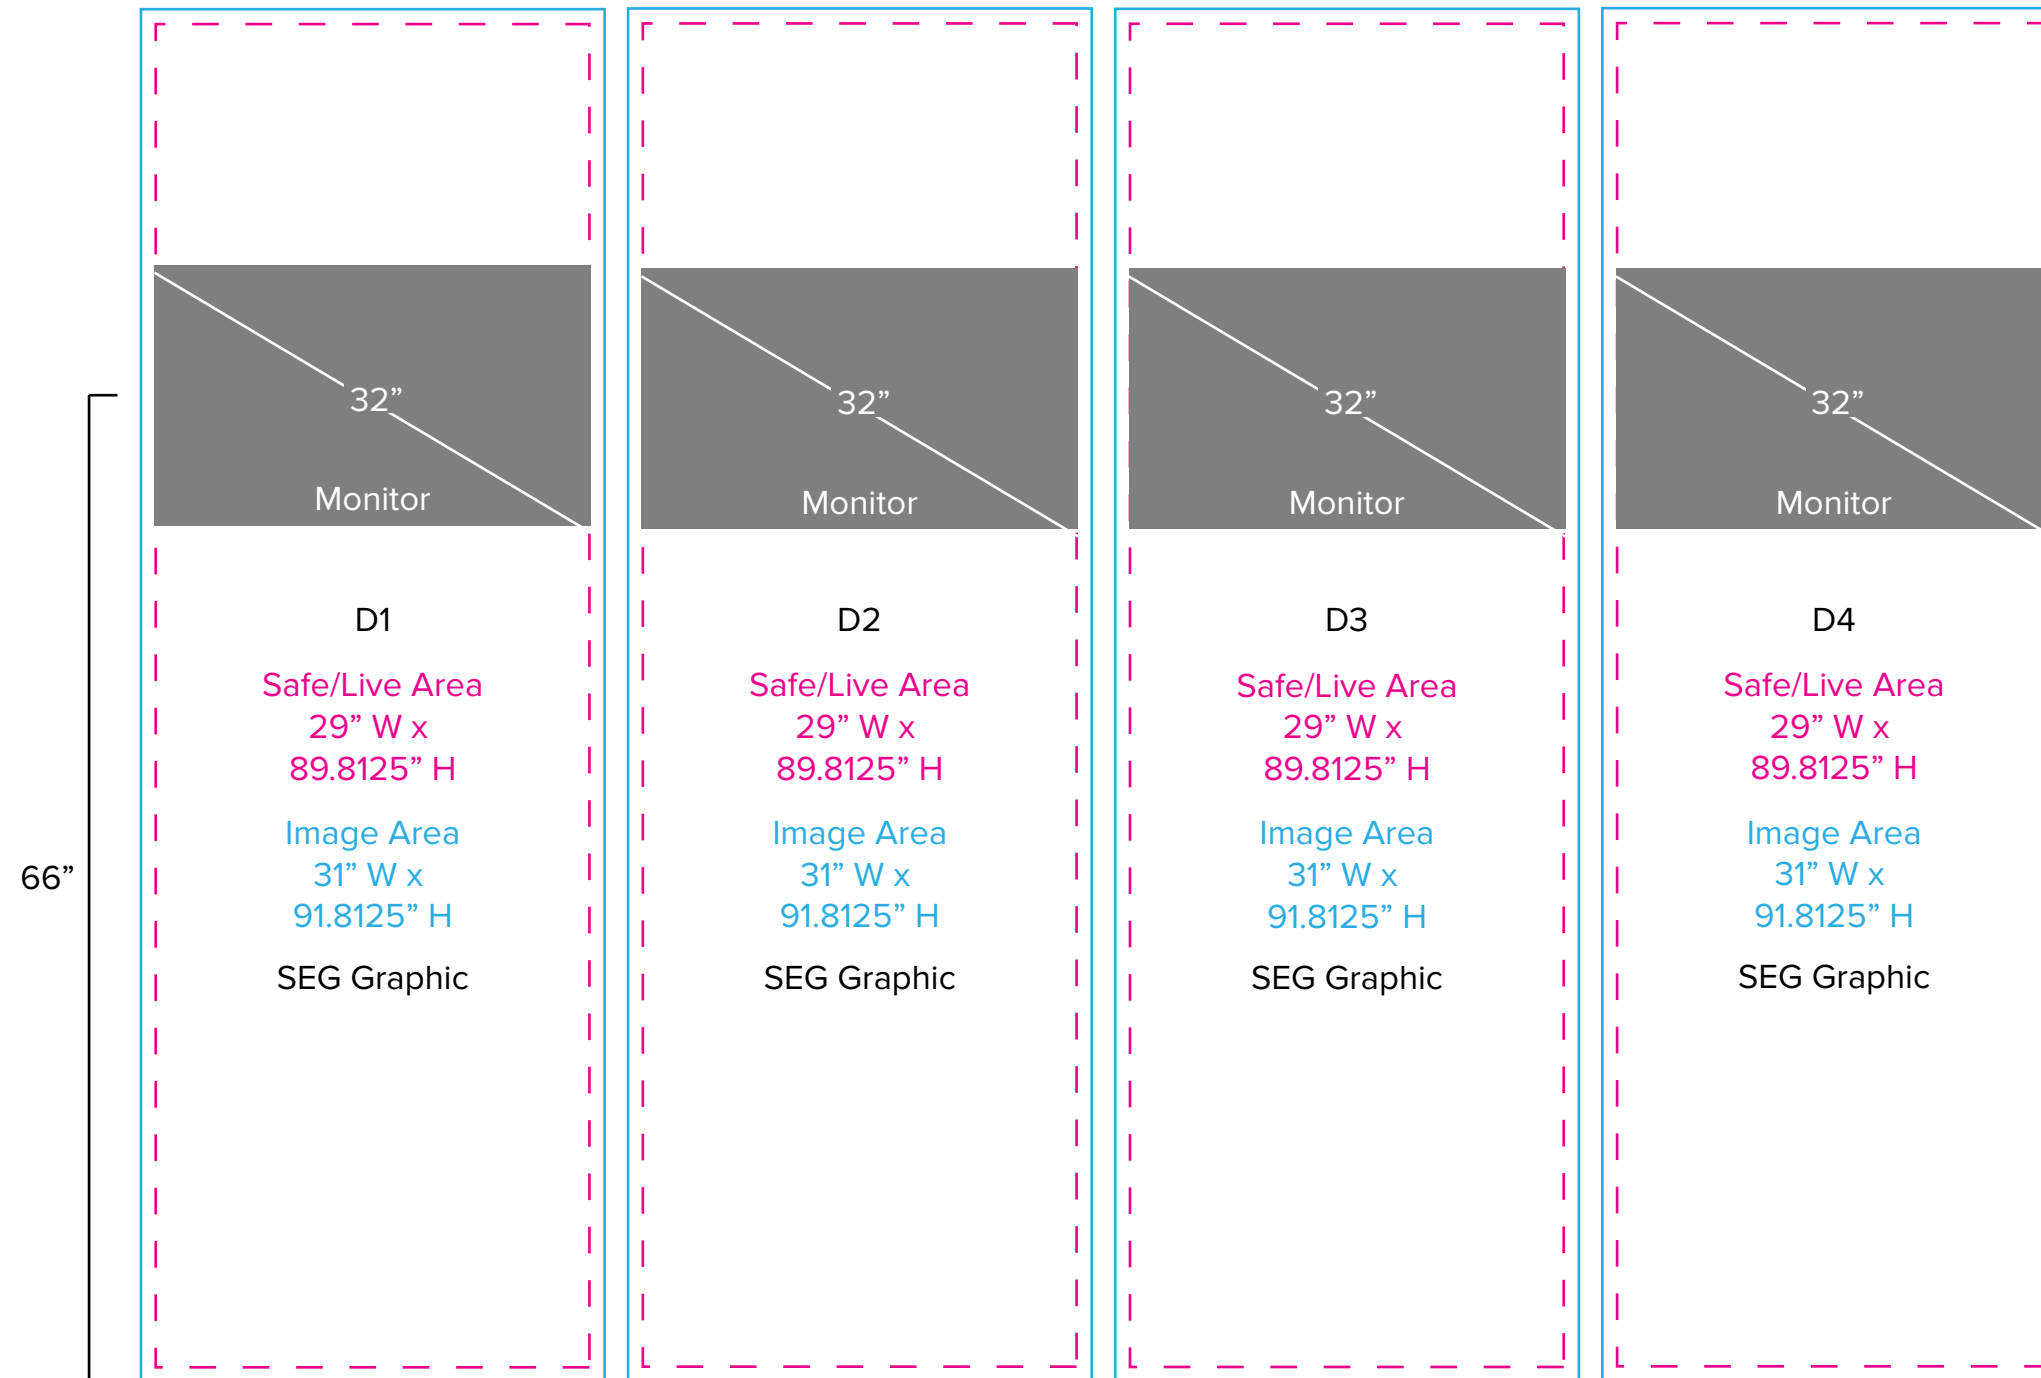

Image Area  
73.8125" W x 25.8125" H

SEG  
Graphic

B4

Safe/Live Area  
71.8125" W x 23.8125" H

Image Area  
73.8125" W x 25.8125" H

SEG  
Graphic

NOTE: All Raster Art (jpg, tiff,psd, png, etc.) must be at least 100 dpi at print size.

Graphics Template  
20 x 20 Island  
Center Tower  
(Sides)

1/4" of graphic perimeter  
is hidden by extrusion

NOTE: All Raster Art (jpg, tiff,psd, png, etc.) must be at least 100 dpi at print size.

Graphics Template  
20 x 20 Island  
Kiosks

NOTE: All Raster Art (jpg, tiff,psd, png, etc.) must be at least 100 dpi at print size.

Graphics Template  
 20 x 20 Island  
 RE-1227 Small Rectangular Counter

1/4" of graphic perimeter is hidden by extrusion

Graphics Template  
20 x 20 Island  
RE-1228 Small Curved Counter

1/4" of graphic perimeter is hidden by extrusion

NOTE: All Raster Art (jpg, tiff,psd, png, etc.) must be at least 100 dpi at print size.