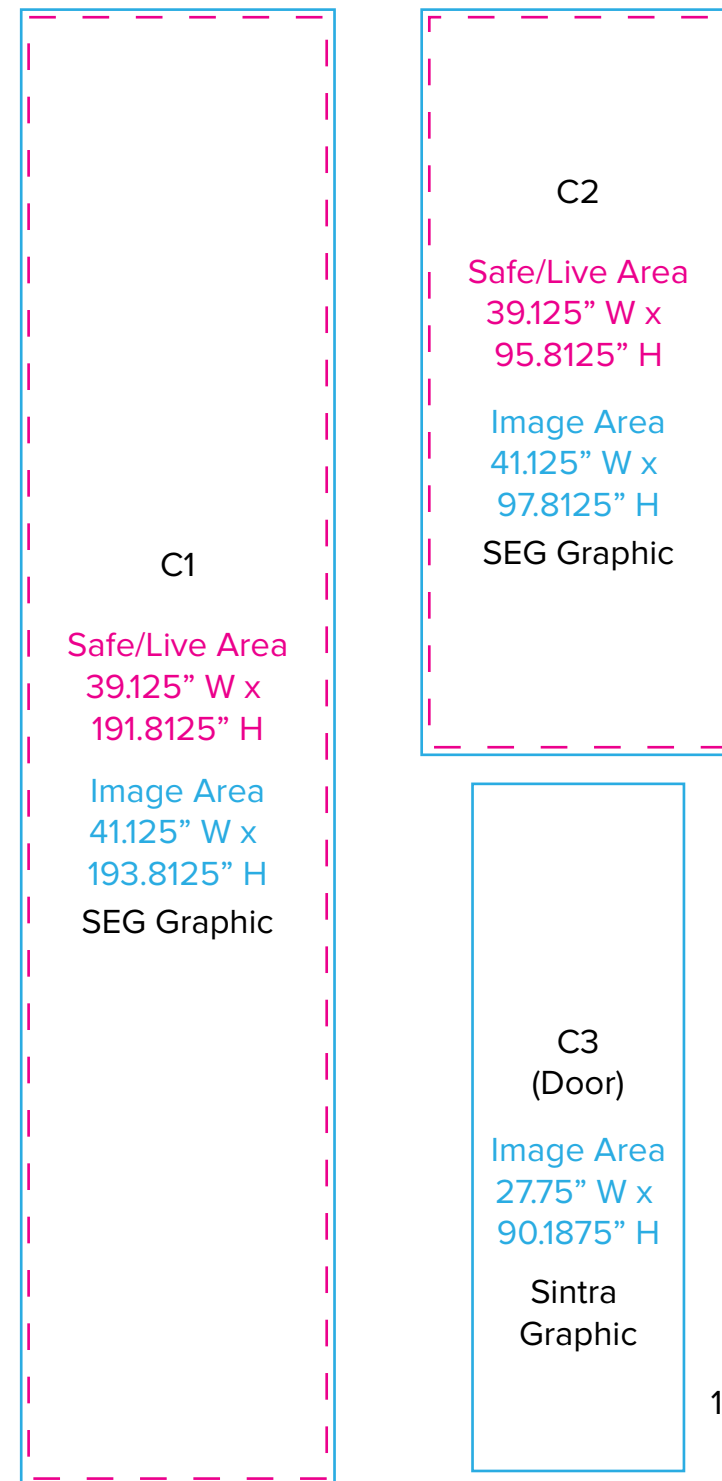

Image Area  
73.8125" W x 25.8125" H

SEG  
Graphic

B3

Safe/Live Area  
71.8125" W x 23.8125" H

Image Area  
73.8125" W x 25.8125" H

SEG  
Graphic

B2

Safe/Live Area  
71.8125" W x 23.8125" H

Image Area  
73.8125" W x 25.8125" H

SEG  
Graphic

B4

Safe/Live Area  
71.8125" W x 23.8125" H

Image Area  
73.8125" W x 25.8125" H

SEG  
Graphic

NOTE: All Raster Art (jpg, tiff,psd, png, etc.) must be at least 100 dpi at print size.

Graphics Template  
20 x 20 Island  
Center Tower  
(Sides)

1/4" of graphic perimeter  
is hidden by extrusion

NOTE: All Raster Art (jpg, tiff,psd, png, etc.) must be at least 100 dpi at print size.

Graphics Template  
20 x 20 Island  
Kiosks

Graphics Template  
20 x 20 Island  
RE-1228 Small Curved Counter

1/4" of graphic perimeter is hidden by extrusion

NOTE: All Raster Art (jpg, tiff,psd, png, etc.) must be at least 100 dpi at print size.