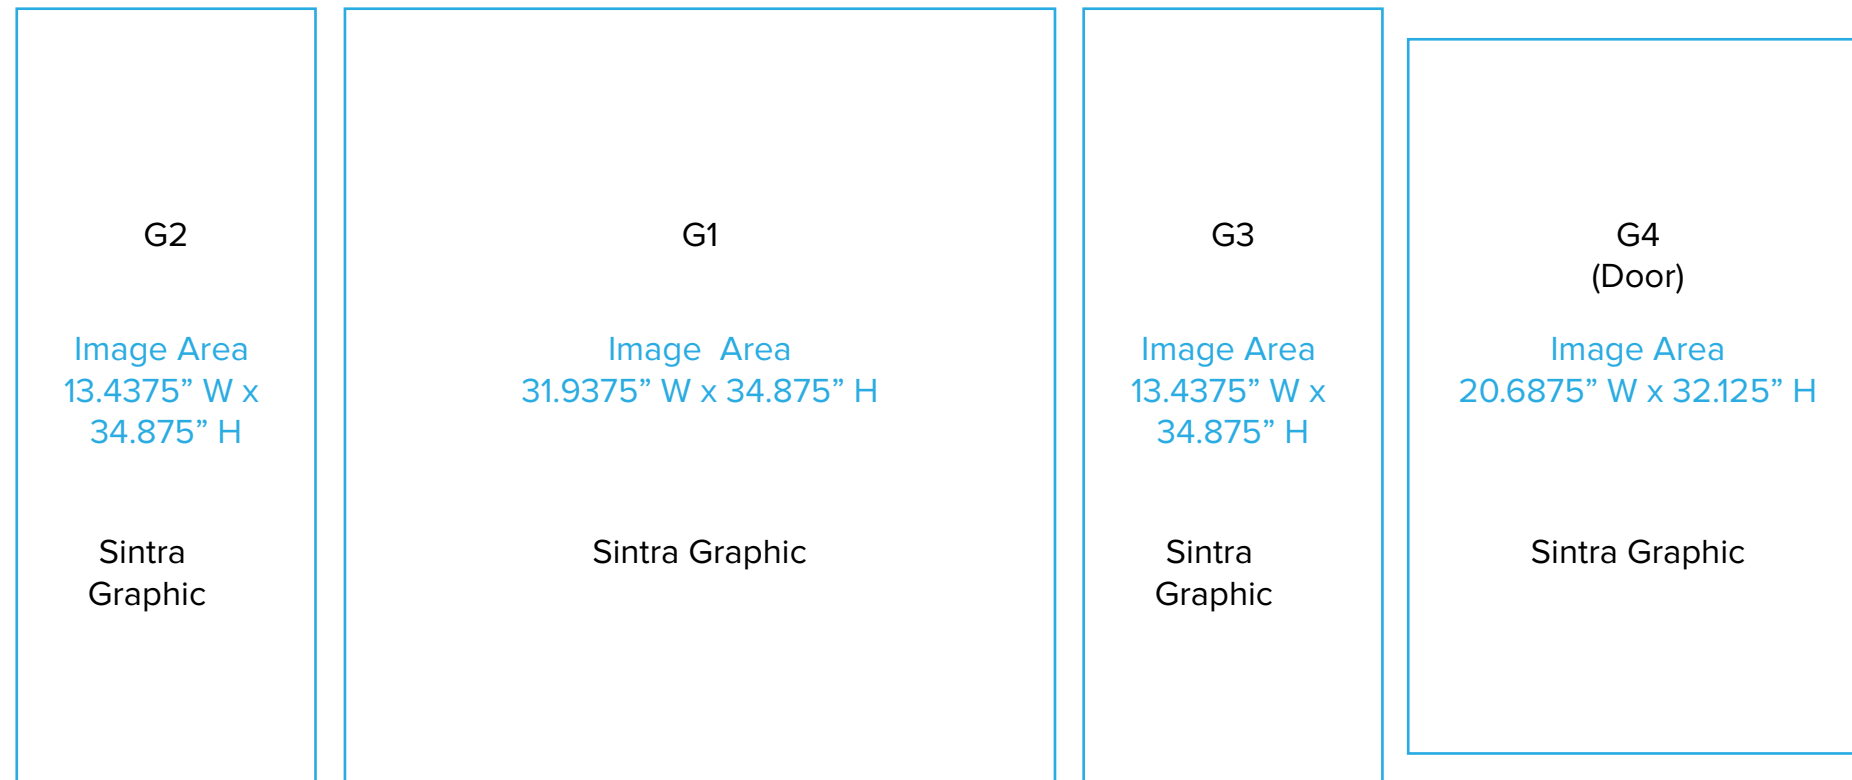

Image Area  
73.8125" W x 25.8125" H

SEG  
Graphic

B3

Safe/Live Area  
71.8125" W x 23.8125" H

Image Area  
73.8125" W x 25.8125" H

SEG  
Graphic

B2

Safe/Live Area  
71.8125" W x 23.8125" H

Image Area  
73.8125" W x 25.8125" H

SEG  
Graphic

B4

Safe/Live Area  
71.8125" W x 23.8125" H

Image Area  
73.8125" W x 25.8125" H

SEG  
Graphic

NOTE: All Raster Art (jpg, tiff,psd, png, etc.) must be at least 100 dpi at print size.

NOTE: All Raster Art (jpg, tiff,psd, png, etc.) must be at least 100 dpi at print size.

Graphics Template  
 20 x 20 Island  
 RE-1227 Small Rectangular Counter

1/4" of graphic perimeter is hidden by extrusion

Graphics Template  
20 x 20 Island  
RE-1228 Small Curved Counter

1/4" of graphic perimeter is hidden by extrusion

NOTE: All Raster Art (jpg, tiff,psd, png, etc.) must be at least 100 dpi at print size.